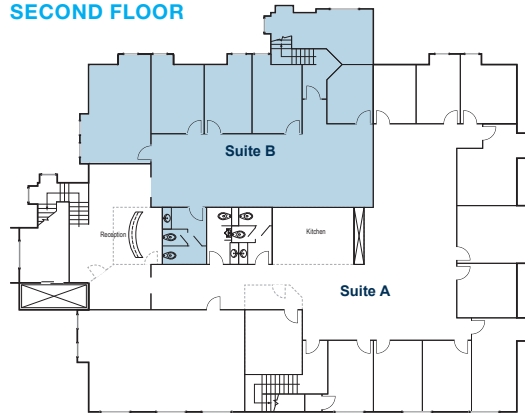

SECOND FLOOR

Licensed as Real Estate Salespersons by the DRE. The information contained herein has been obtained from sources we deem reliable. While we have no reason to doubt its accuracy, we do not guarantee it. ©2019 Voit Real Estate Services, Inc. All Rights Reserved. Lic #01991785.