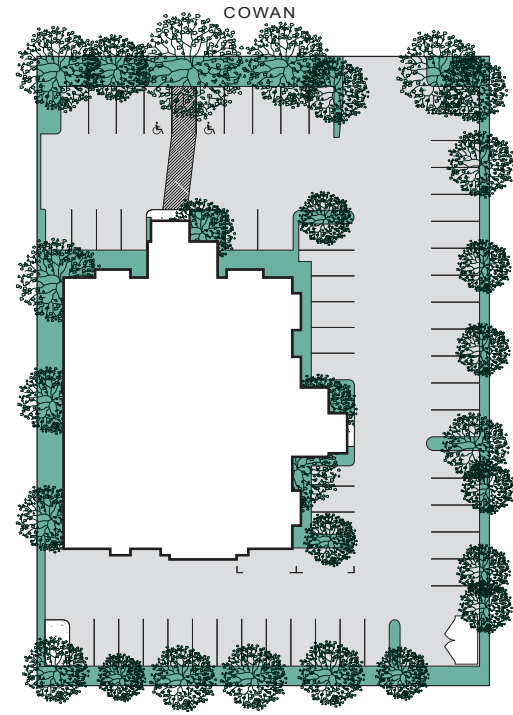

SECOND FLOOR

Licensed as Real Estate Salespersons by the DRE. The information contained herein has been obtained from sources we deem reliable. While we have no reason to doubt its accuracy, we do not guarantee it. ©2019 Voit Real Estate Services, Inc. All Rights Reserved. Lic #01991785.